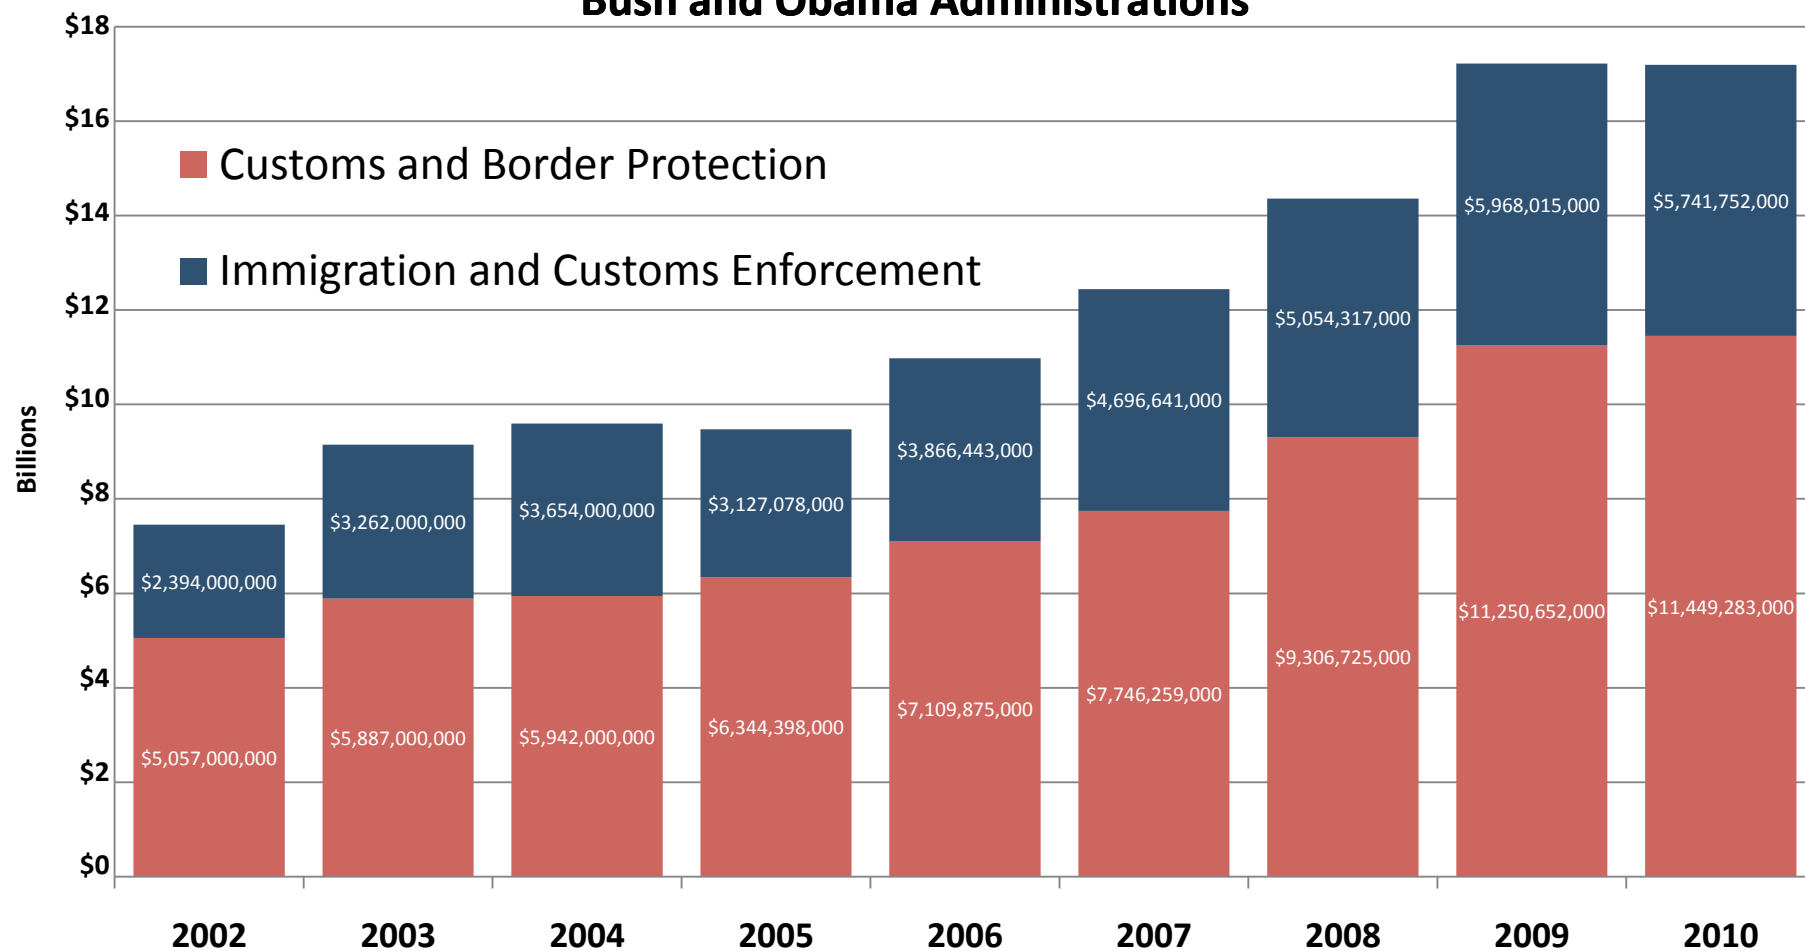

# SPENDING ON IMMIGRATION ENFORCEMENT

## Bush and Obama Administrations

All data from "Revised Enacted" budget totals reported by the Department of Homeland Security. FY 2002 from DHS Budget-in-Brief 2004. FY 2003 and FY 2004 from DHS Budget-in-Brief 2005. FY 2005 and FY 2006 from DHS Budget-in-Brief 2007. FY 2007 and FY 2008 from DHS Budget-in-Brief 2009. FY 2009 and FY 2010 from DHS Budget-in-Brief 2011.